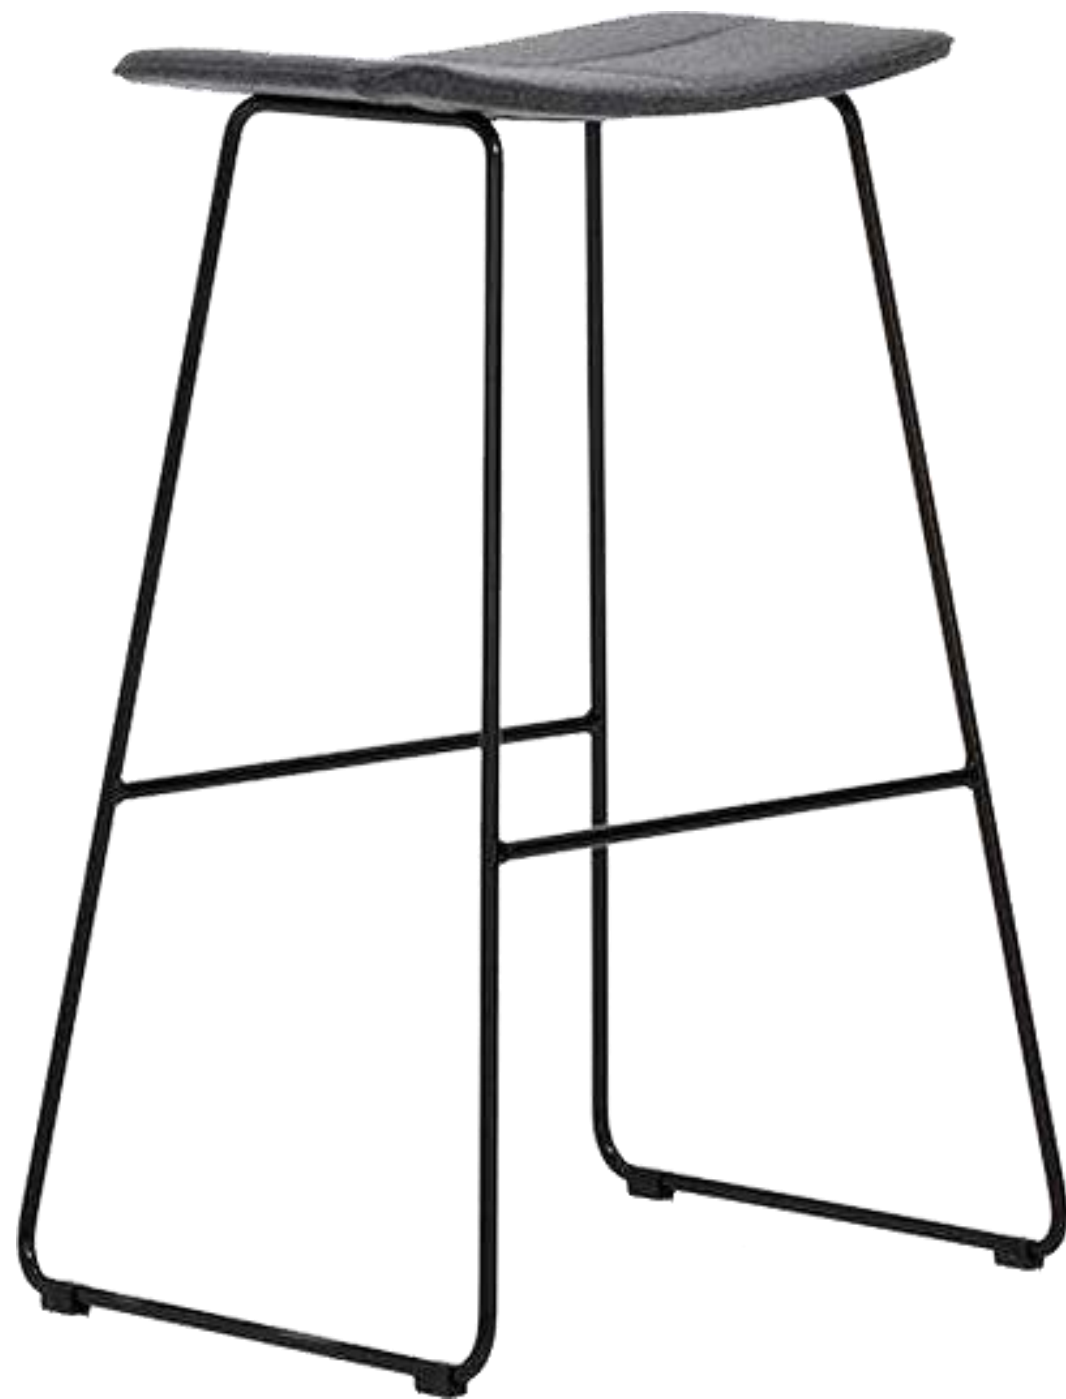

TERRA Stool-W

TERRA Stool-SL

TERRA Stool-S

SPECIFICATIONS

TERRA Stool-W

L460 x D460 x H910 x Sh710

TERRA Stool-SL

L430 x D480 x H970 x Sh770

TERRA Stool-S

L430 x D480 x H970 x Sh770

Moulded PU seat with Fabric or leatherite upholstery

VERO Stool-W

VERO Stool-SL

SPECIFICATIONS

VERO Stool-W

L450 x D460 x H960 x Sh750

VERO Stool-SL

L450 x D460 x H960 x Sh750

*Moulded PU seat with Fabric or
leatherite upholstery*

CIAO Stool-SL

SPECIFICATIONS

CIAO Stool-SL
L450 x D460 x H960 x Sh750

*Bent Ply seat with Fabric or
leatherite upholstery*